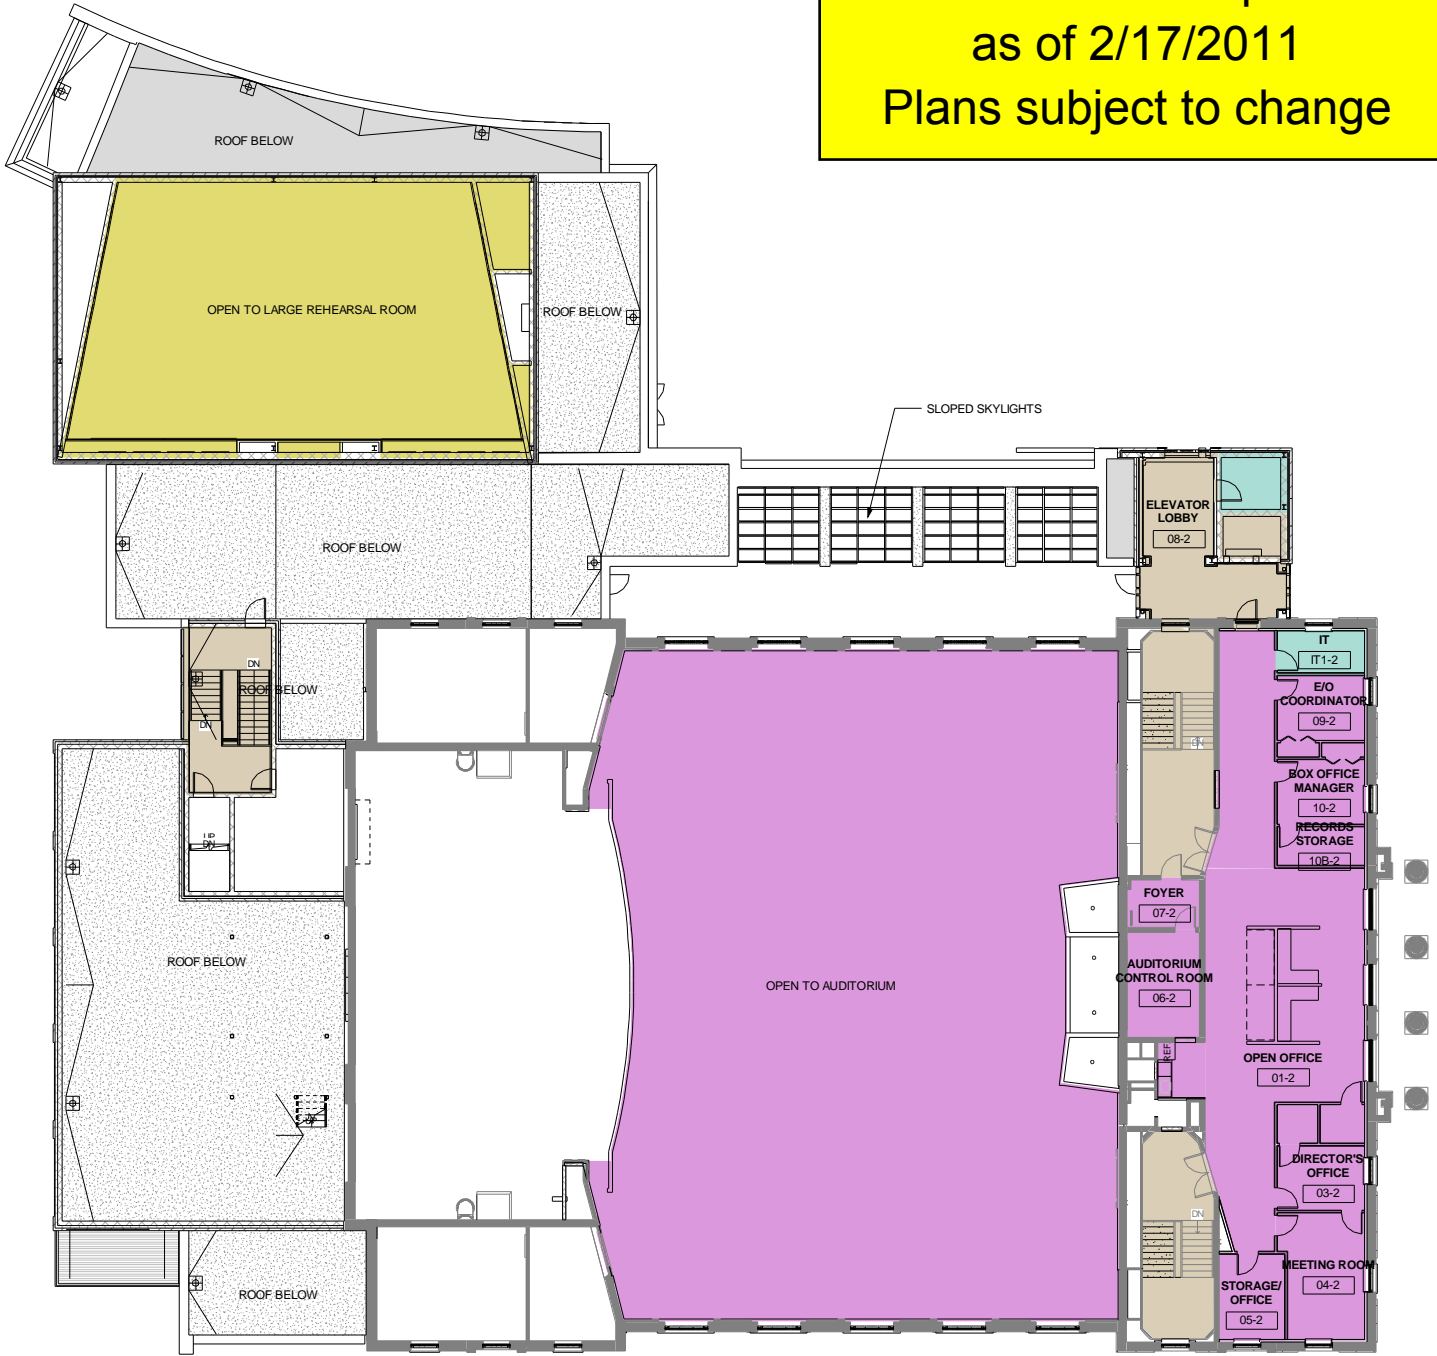

Sharadin Arts Building

Second Floor plan
as of 2/17/2011
Plans subject to change

Department Legend

- BUILDING
- CIRCULATION
- KU PRESENTS!
- MUSIC

Main street/Rt 222
Front of Schaeffer